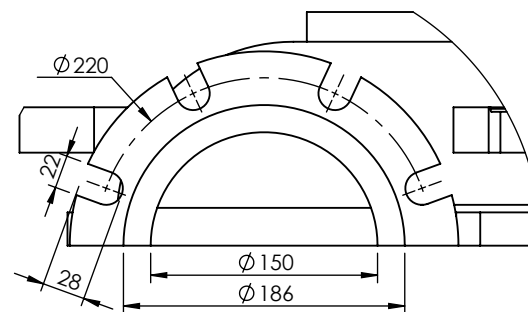

DETAIL B
SCALE 1 : 3

SECTION A-A

SCALE 1 : 8

GENERELKAR 021-66801963		 VAKILZADEH 66818494	PART NAME: POSTEH PUMP SHABAVAR C150		SCALE -	SIZE A4
MACHINED ISO 2768-m			DWG NO: DATE:91/4/13		MATERIYAL : - WEIGHT(KG) :	
DRAWN CHECKED APPROVED		H.YOSEFI		SHEET 1/1 REVA		