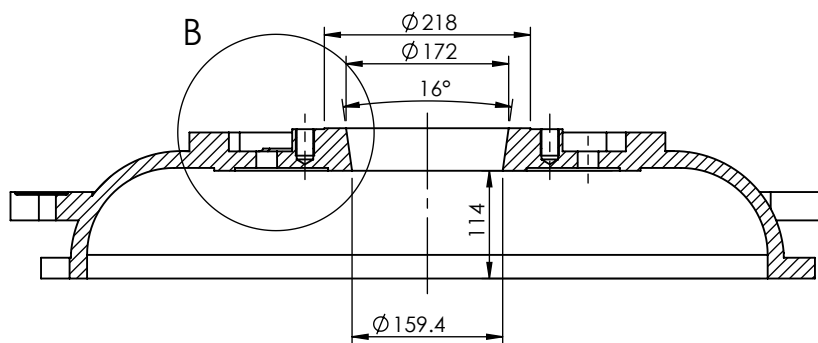

DETAIL B
SCALE 1 : 3

SECTION A-A

SCALE 1 : 8

GENERELKAR 021-66801963		 VAKILZADEH 66818494	PART NAME: POSTEH PUMP SHABAVAR C150		SCALE -	SIZE A4
MACHINED ISO 2768-m			DWG NO: DATE:91/4/13		MATERIYAL : - WEIGHT(KG) :	
DRAWN CHECKED APPROVED		H.YOSEFI		SHEET 1/1 REVA		